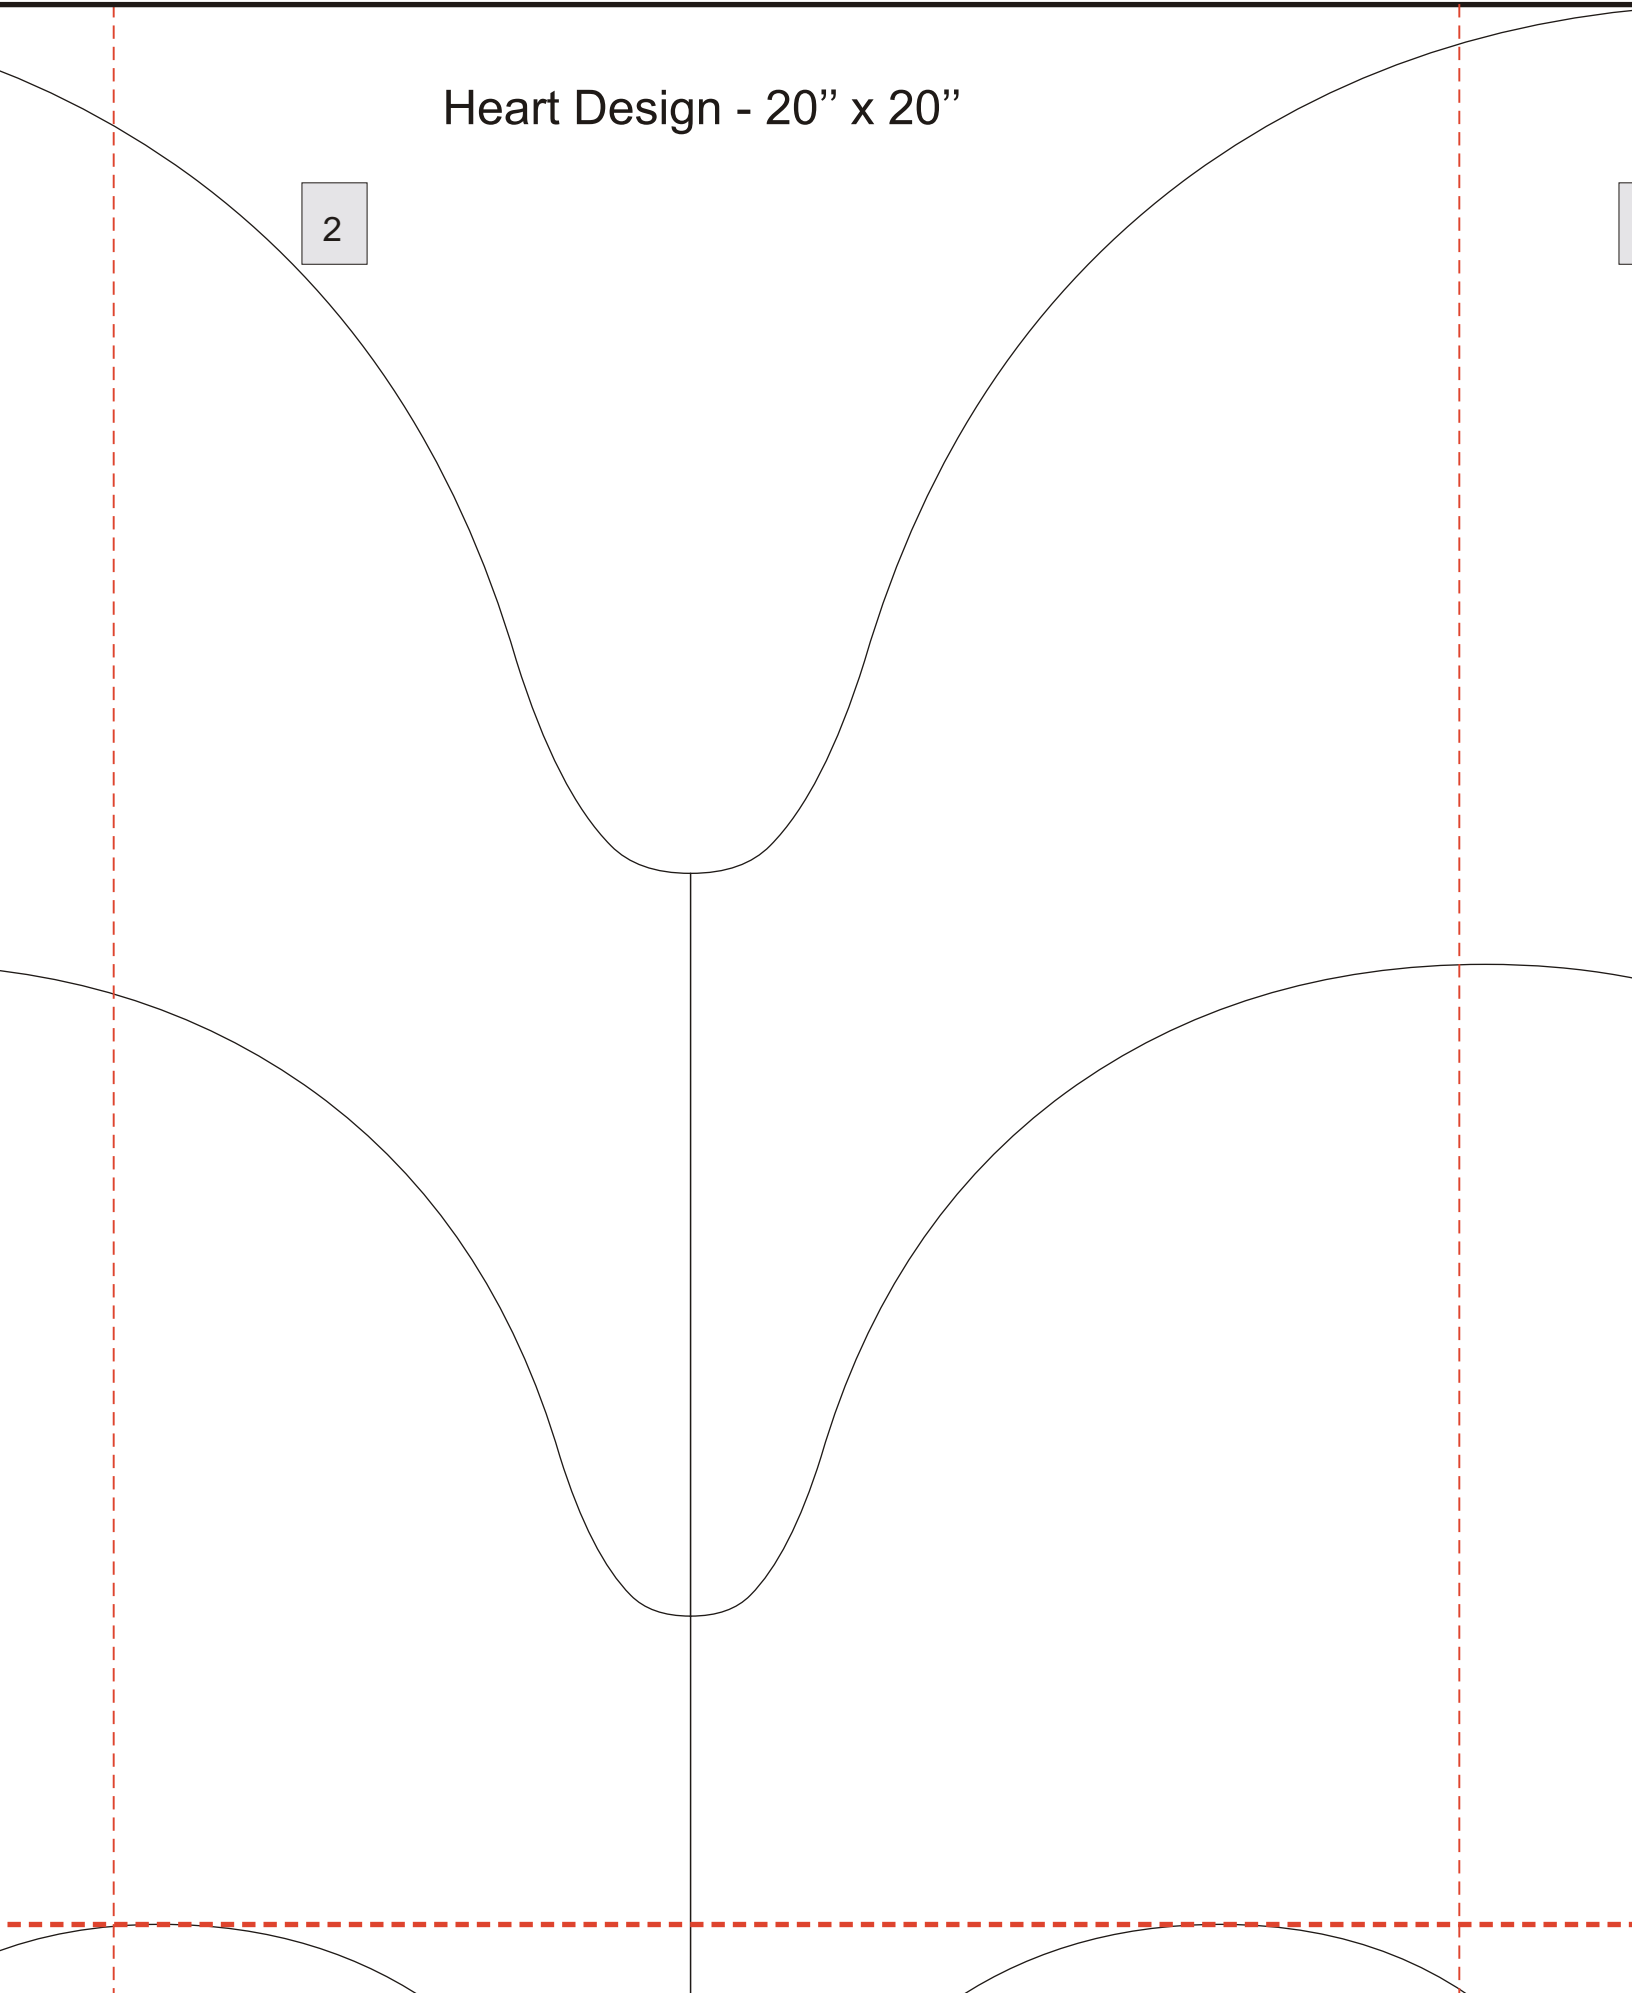

# Heart Design - 7" x 7"

Copyright 2013 Geta Grama  
[www.RomanianQuiltStudio.com](http://www.RomanianQuiltStudio.com)  
For Personal Use Only

Enlarge to the needed size.

1

1" x 1"

Use a ruler to measure  
the square to verify that  
printout is correctly sized.

Heart Design - 20" x 20"

2

3

The diagram shows a large circle with a thin black outline. A vertical dashed red line and a horizontal dashed red line intersect at the bottom-left corner of the circle. A small gray box with a black border contains the number '3' in the upper-left quadrant of the circle.