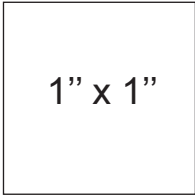

7" design - print page #7  
12" design - print pages 8 to 11

Copyright 2016 Geta Grama  
[www.RomanianQuiltStudio.com](http://www.RomanianQuiltStudio.com)

7" design

1

1" x 1"

Use a ruler to measure the square to verify that printout is correctly sized.

1

Use a ruler to measure the square to verify that printout is correctly sized.

1" x 1"

2

3

4

4

Copyright 2016 Geta Grama  
[www.RomanianQuiltStudio.com](http://www.RomanianQuiltStudio.com)