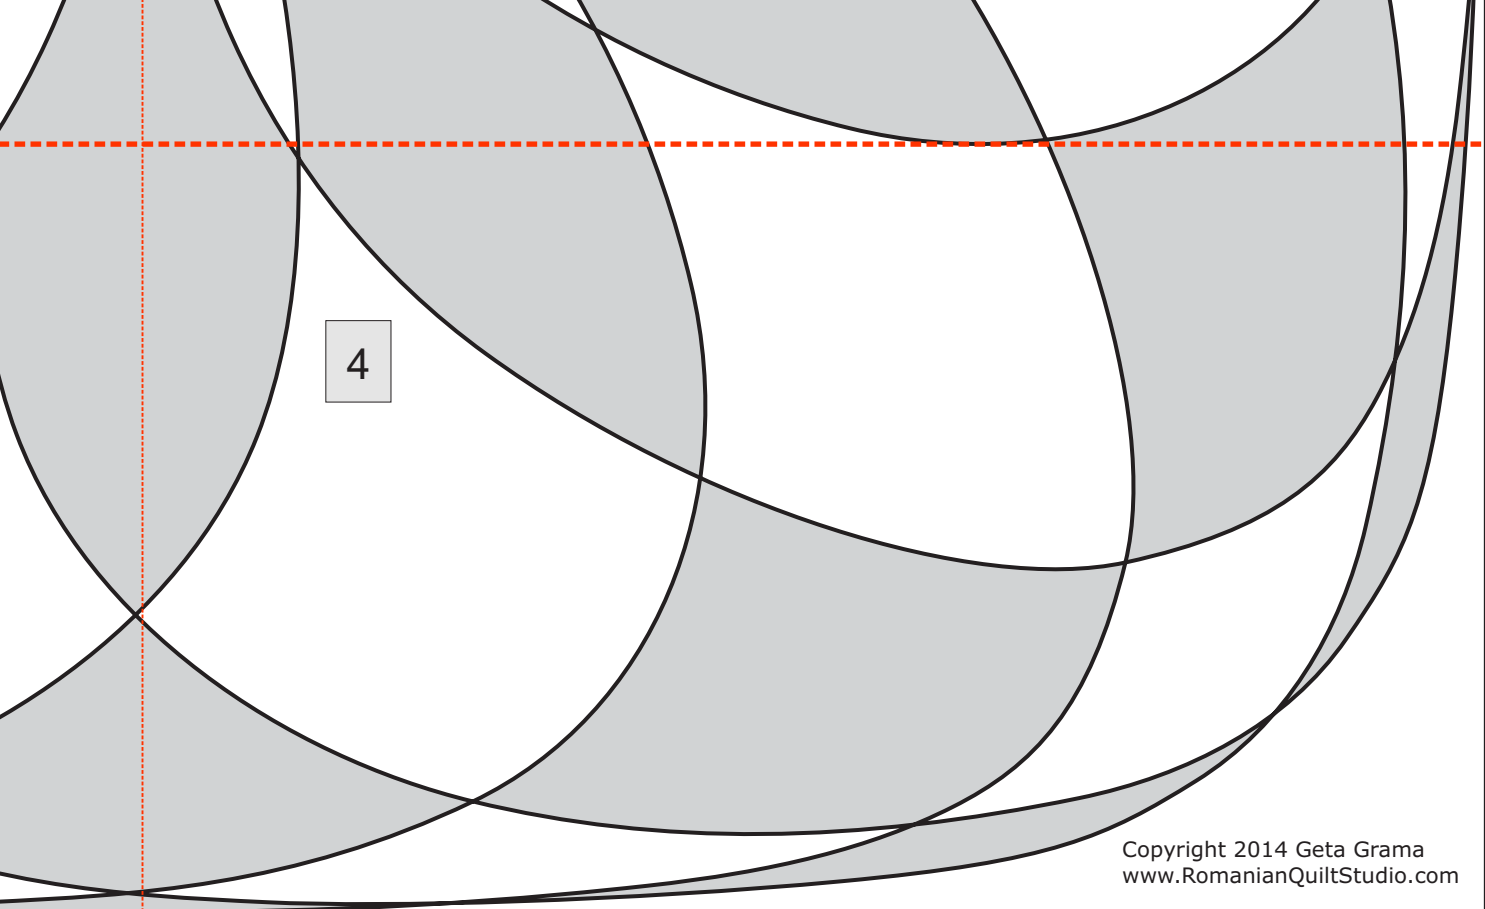

1

Use a ruler to measure
the square to verify that
printout is correctly sized.

1" x 1"

2

3

4

Copyright 2014 Geta Grama
www.RomanianQuiltStudio.com

7" design
enlarge to the needed size

1

1" x 1"

Use a ruler to measure the square to verify that printout is correctly sized.

2

3

Copyright 2014 Geta Grama
www.RomanianQuiltStudio.com

Copyright 2014 Geta Grama
www.RomanianQuiltStudio.com

7" design
enlarge to the needed size