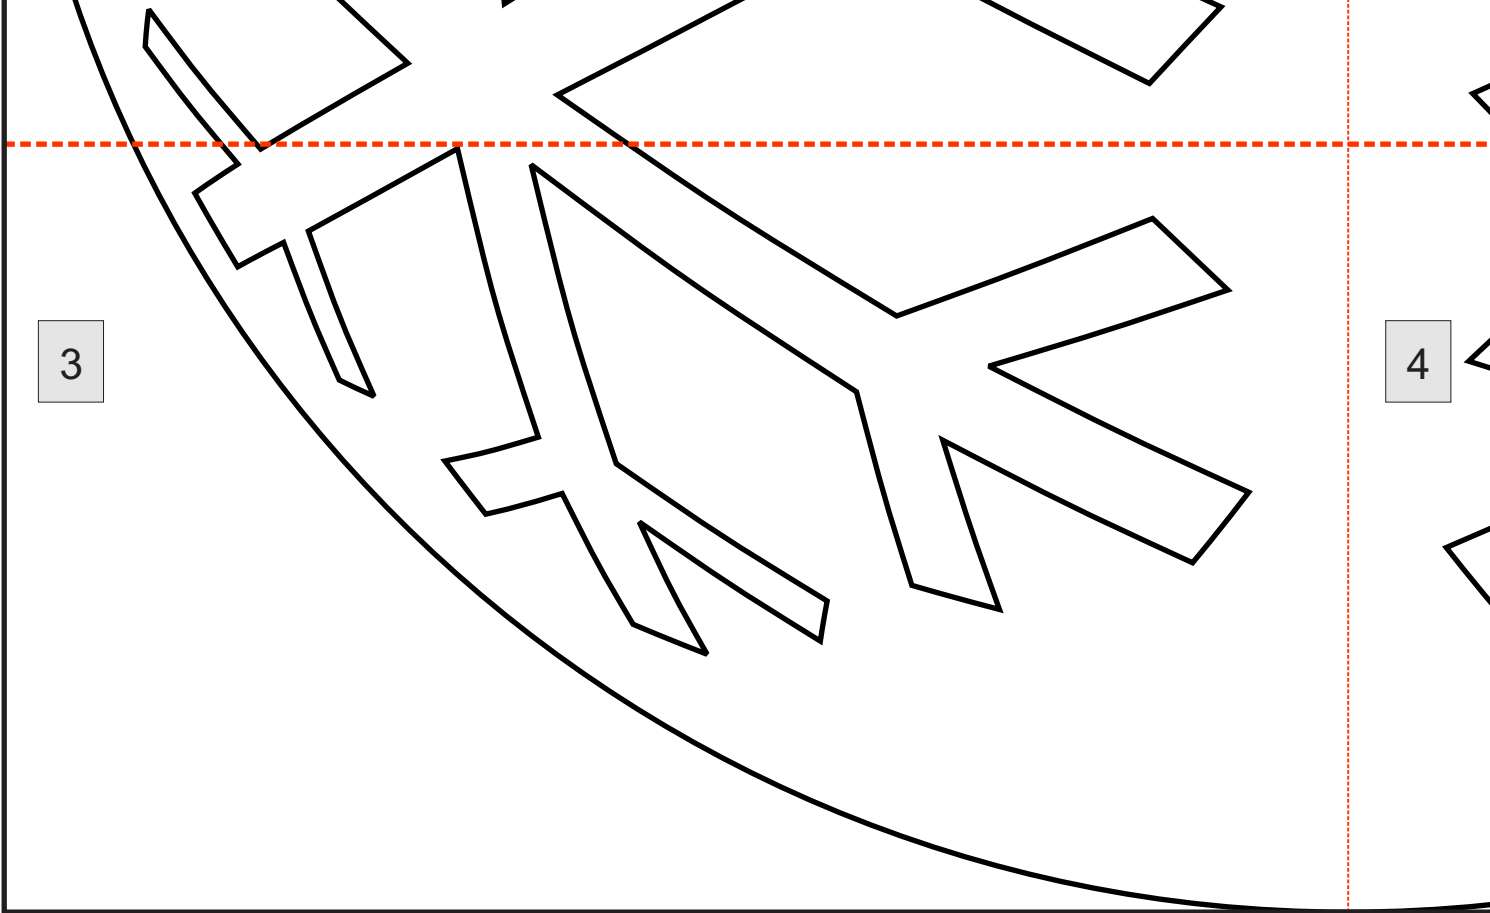

Copyright 2014 Geta Grama
www.RomanianQuiltStudio.com
- for your personal use-

7" design- enlarge to the needed size.

1

1" x 1"

Use a ruler to measure the square to verify that printout is correctly sized.

14" design

2

3

4

4

Copyright 2014 Geta Grama
www.RomanianQuiltStudio.com

Copyright 2014 Geta Grama
www.RomanianQuiltStudio.com
- for your personal use-

7" design- enlarge to the needed size.

7" design- enlarge to the needed size.

1

Use a ruler to measure the square to verify that printout is correctly sized.

1" x 1"

14" design

2

3

4