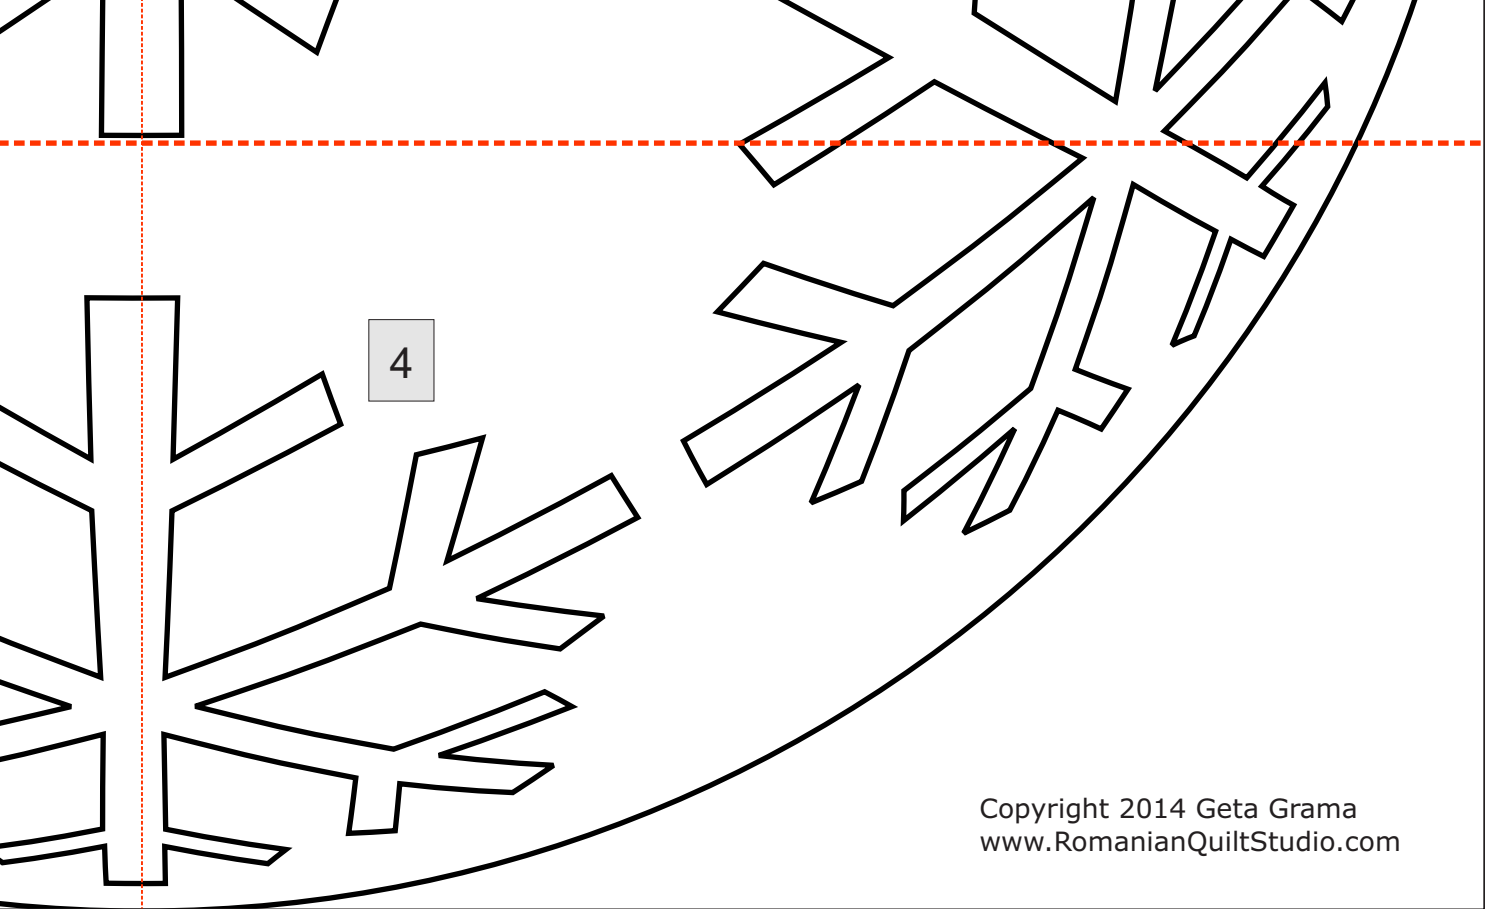

Copyright 2014 Geta Grama
www.RomanianQuiltStudio.com
- for your personal use-

7" design- enlarge to the needed size.

1

1" x 1"

Use a ruler to measure the square to verify that printout is correctly sized.

14" design

2

3

4

4

Copyright 2014 Geta Grama
www.RomanianQuiltStudio.com

Copyright 2014 Geta Grama
www.RomanianQuiltStudio.com
- for your personal use-

7" design- enlarge to the needed size.

1

Use a ruler to measure the square to verify that printout is correctly sized

14" design

2

3

4

Copyright 2014 Geta Grama
www.RomanianQuiltStudio.com

Copyright 2014 Geta Grama
www.RomanianQuiltStudio.com
- for your personal use-

7" design- enlarge to the needed size.

1

Use a ruler to measure the square to verify that printout is correctly sized.

1" x 1"

14" design

2

3

4