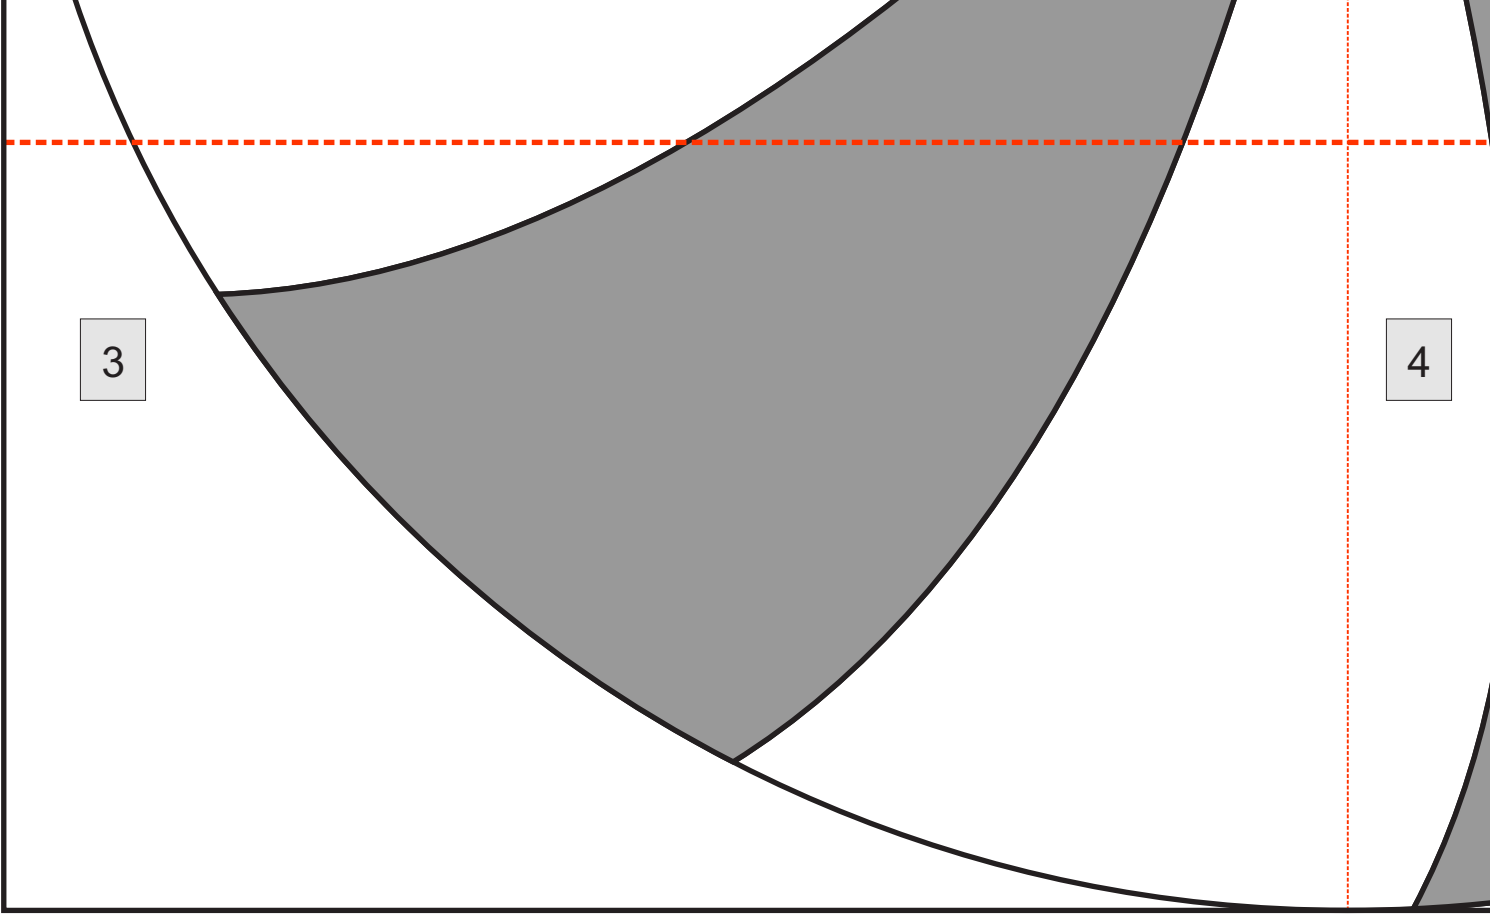

1" x 1"

Use a ruler to measure the square to verify that printout is correctly sized.

14" design

2

3

4

4

Copyright 2014 Geta Grama
www.RomanianQuiltStudio.com