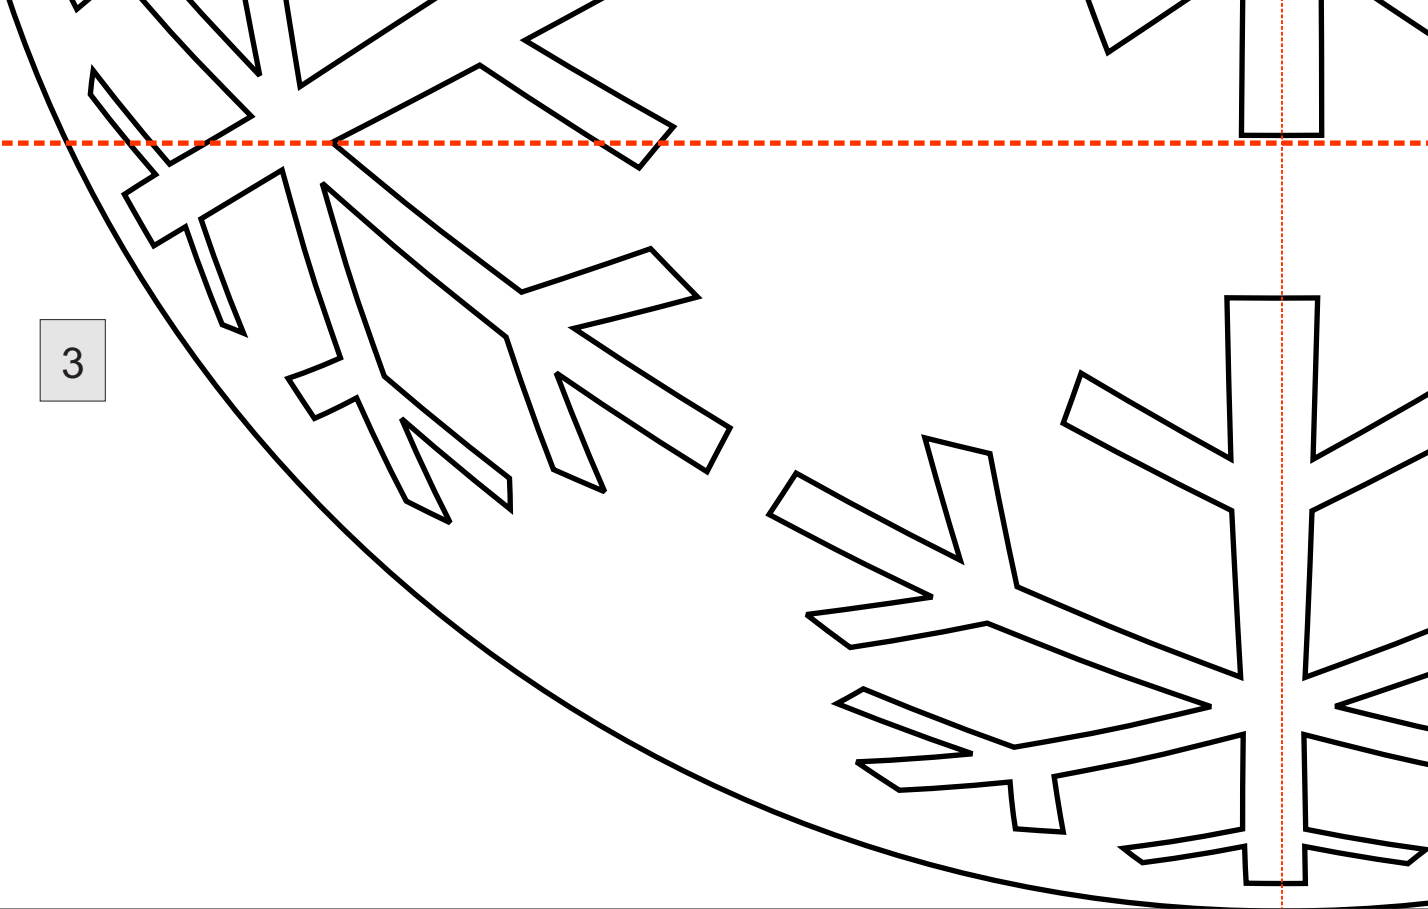

Copyright 2014 Geta Grama
www.RomanianQuiltStudio.com
- for your personal use-

7" design- enlarge to the needed size.

1

1" x 1"

Use a ruler to measure the square to verify that printout is correctly sized.

14" design

2

3

4

4

Copyright 2014 Geta Grama
www.RomanianQuiltStudio.com

Copyright 2014 Geta Grama
www.RomanianQuiltStudio.com
- for your personal use-

7" design- enlarge to the needed size.

1

Use a ruler to measure the square to verify that printout is correctly sized

14" design

2

3

4

Copyright 2014 Geta Grama
www.RomanianQuiltStudio.com

Copyright 2014 Geta Grama
www.RomanianQuiltStudio.com
- for your personal use-

7" design- enlarge to the needed size.

1

Use a ruler to measure the square to verify that printout is correctly sized.

1" x 1"

14" design

2

3

4